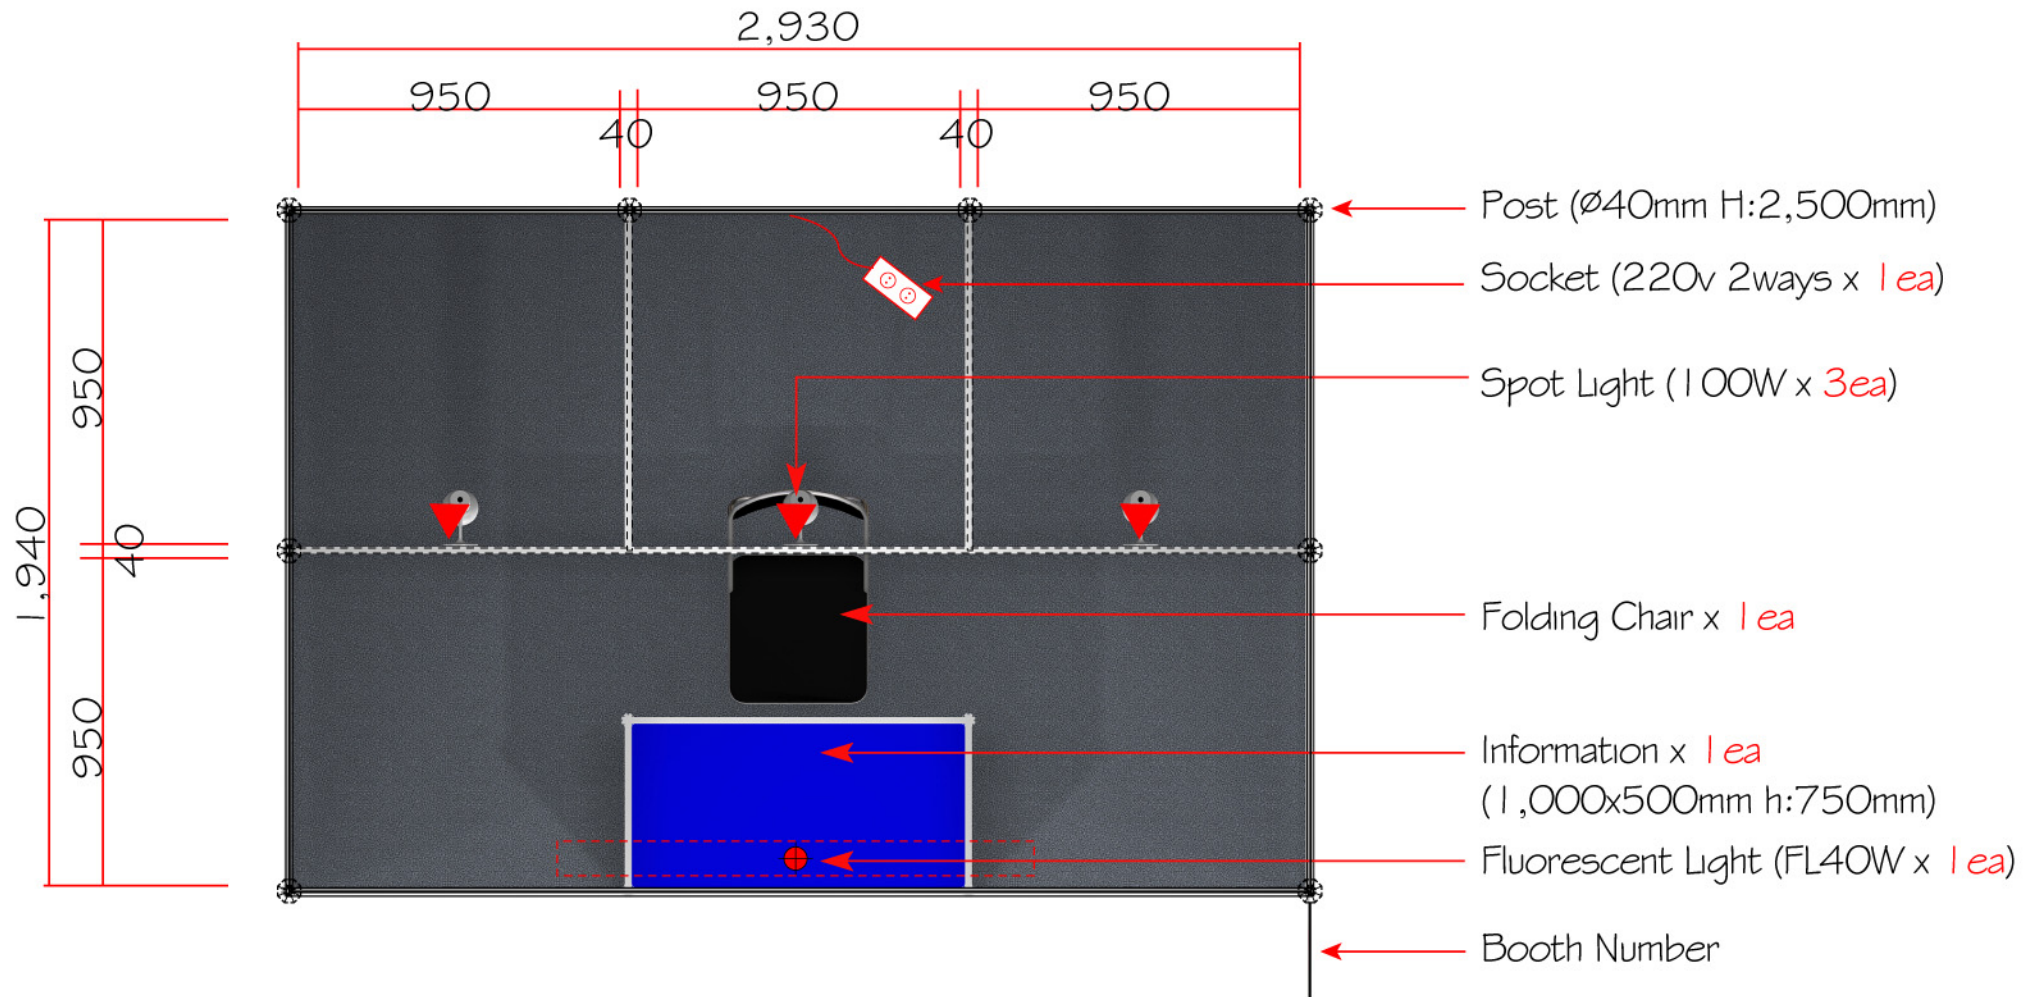

Shell Scheme Booth

1Booth 3m x 2m x2,5m(H)

STANDARD BOOTH

Shell Scheme Booth

1Booth 3m x 2m x2.5m(H)

 **FRONT VIEW**
SCALE : NONE

Shell Scheme Booth

1Booth 3m x 2m x2,5m(H)

 **TOP VIEW**
SCALE : NONE