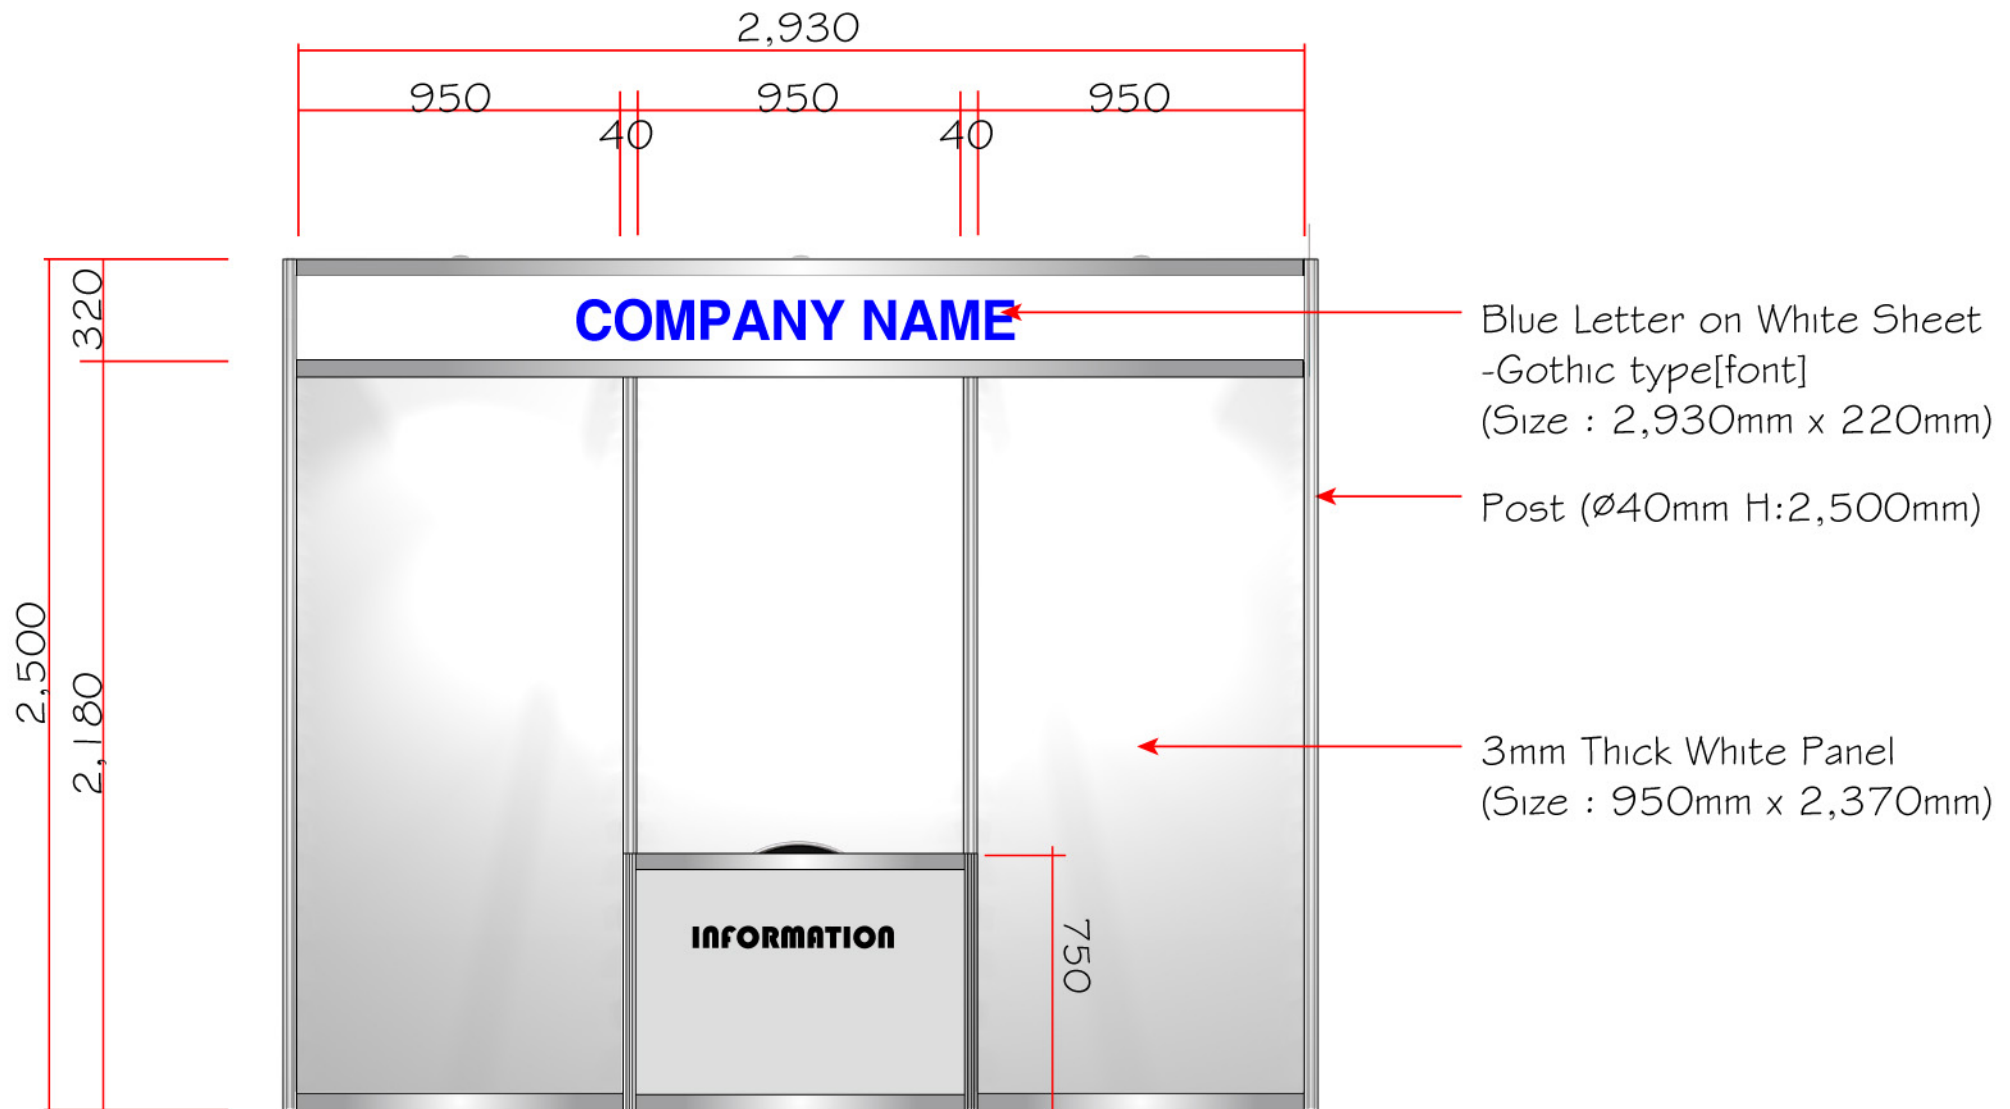

Shell Scheme Booth

1Booth 3m x 2m x2,5m(H)

STANDARD BOOTH

Shell Scheme Booth

1Booth 3m x 2m x2.5m(H)

 **FRONT VIEW**
SCALE : NONE

Shell Scheme Booth

1Booth 3m x 2m x2,5m(H)

 **TOP VIEW**
SCALE : NONE