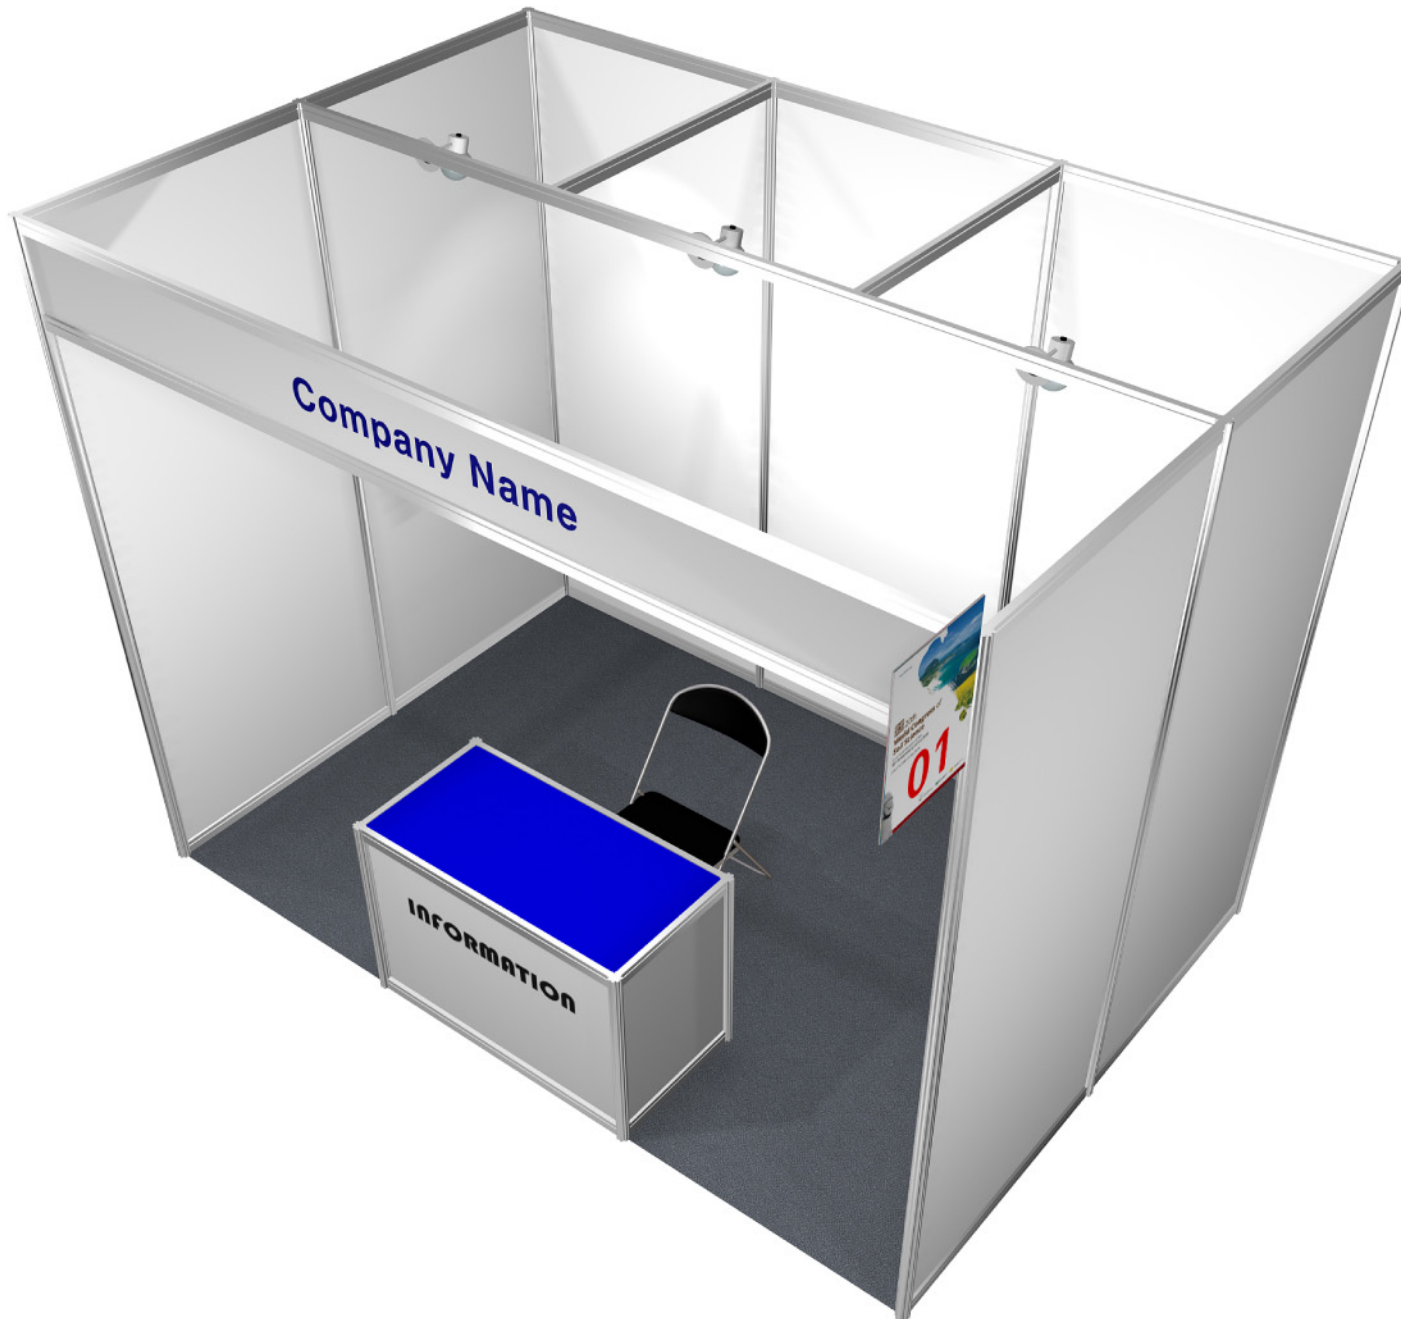

Shell Scheme Booth

1Booth 3m x 2m x2,5m(H)

STANDARD BOOTH

Shell Scheme Booth

1Booth 3m x 2m x2.5m(H)

 **FRONT VIEW**
SCALE : NONE

Shell Scheme Booth

1Booth 3m x 2m x2,5m(H)

 **TOP VIEW**
SCALE : NONE